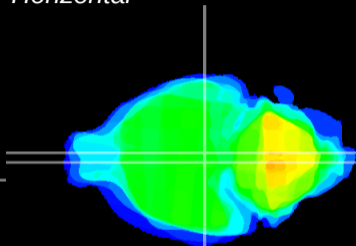

Coronal

Sagittal-R

Sagittal-L

ViBrism: CX26621
Horizontal

M