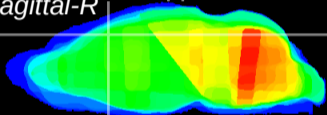

Coronal

Sagittal-R

Sagittal-L

ViBriSM: CX26631
Horizontal

Cx motor