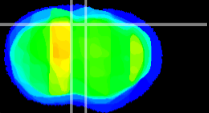

Coronal

Sagittal-R

Sagittal-L

ViBriSM: CX26631
Horizontal

Cx motor