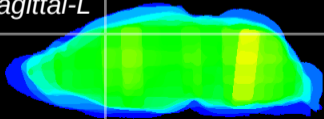

Coronal

Sagittal-R

Sagittal-L

ViBriSM: CX26631
Horizontal

Cx motor