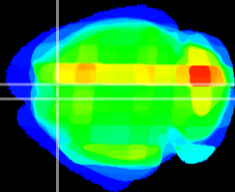

Coronal

Sagittal-R

Sagittal-L

ViBriSM: CX26631
Horizontal

Cx motor