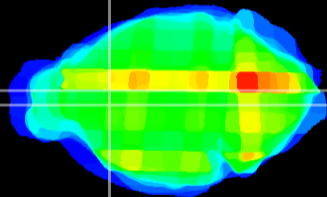

Coronal

Sagittal-R

Sagittal-L

ViBrisM: CX26631
Horizontal

LS