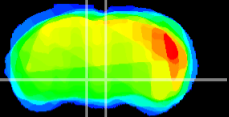

Coronal

Sagittal-R

Sagittal-L

ViBrism: CX26634
Horizontal

VTA