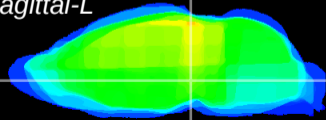

Coronal

Sagittal-R

Sagittal-L

ViBrism: CX26634
Horizontal

VTA