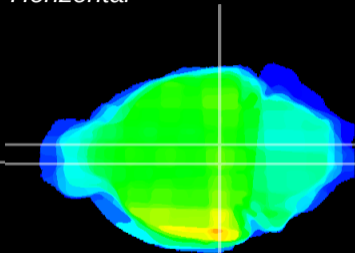

Coronal

Sagittal-R

Sagittal-L

ViBrism: CX26634
Horizontal

VTA