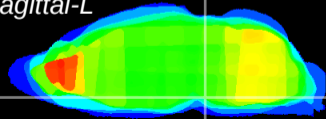

Coronal

Sagittal-R

Sagittal-L

ViBrism: CX26640
Horizontal

Pn