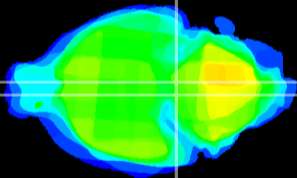

Coronal

Sagittal-R

Sagittal-L

ViBrism: CX26640
Horizontal

Pn