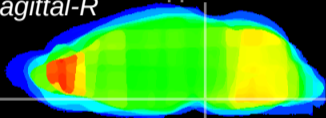

Coronal

Sagittal-R

Sagittal-L

ViBrism: CX26640
Horizontal

Pn