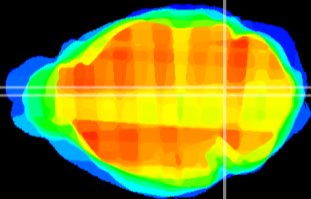

Coronal

Sagittal-R

Sagittal-L

ViBrism: CX26649
Horizontal

Tg