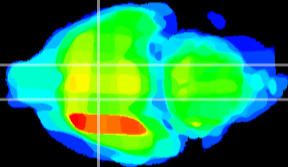

*Coronal*

*Sagittal-R*

*Sagittal-L*

ViBrisM: CX26650  
*Horizontal*

LH