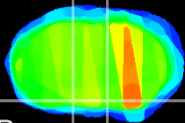

Coronal

Sagittal-R

Sagittal-L

ViBrisM: CX26650
Horizontal

LH