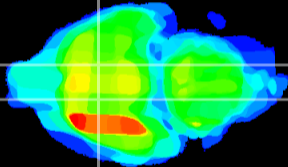

Coronal

Sagittal-R

Sagittal-L

ViBrisM: CX26650
Horizontal

LH