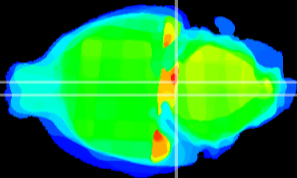

Coronal

Sagittal-R

Sagittal-L

ViBrism: CX26664
Horizontal

Pn