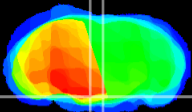

Coronal

Sagittal-R

Sagittal-L

ViBrism: CX26664
Horizontal

Pn