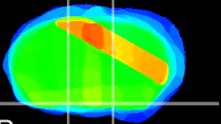

Coronal

Sagittal-R

Sagittal-L

ViBrism: CX26666
Horizontal

S0