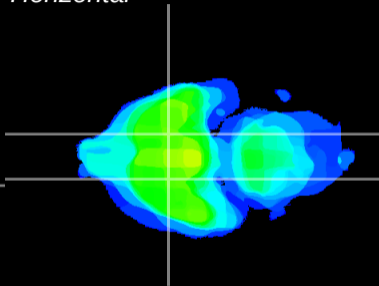

Coronal

Sagittal-R

Sagittal-L

ViBrism: CX26666
Horizontal

S0