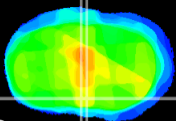

Coronal

Sagittal-R

Sagittal-L

ViBrism: CX26672
Horizontal

MPA