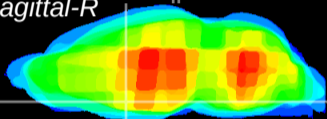

Coronal

Sagittal-R

Sagittal-L

ViBrism: CX26672
Horizontal

MPA