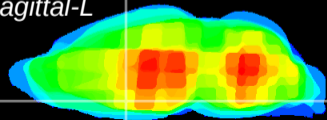

Coronal

Sagittal-R

Sagittal-L

ViBrism: CX26672
Horizontal

MPA