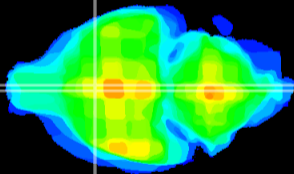

Coronal

Sagittal-R

Sagittal-L

ViBrism: CX26672
Horizontal

MPA