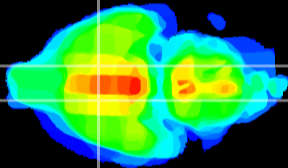

Coronal

Sagittal-R

Sagittal-L

ViBrism: CX26679
Horizontal

LH