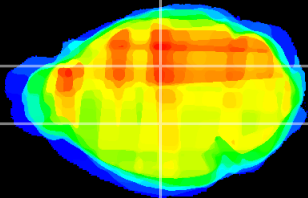

*Coronal*

*Sagittal-R*

*Sagittal-L*

ViBrism: CX26685  
*Horizontal*

VPM/VPL