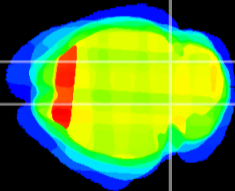

Coronal

Sagittal-R

Sagittal-L

ViBrisM: CX26691
Horizontal

IC