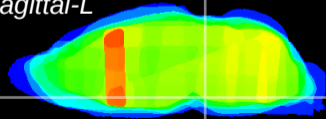

Coronal

Sagittal-R

Sagittal-L

ViBrism: CX26691
Horizontal

Pn