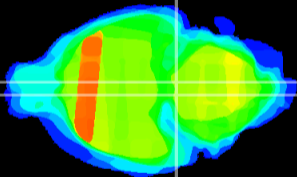

Coronal

Sagittal-R

Sagittal-L

ViBrism: CX26691
Horizontal

Pn