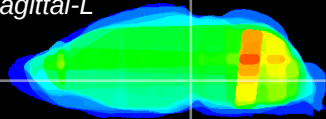

Coronal

Sagittal-R

Sagittal-L

ViBrism: CX26713
Horizontal

VTA