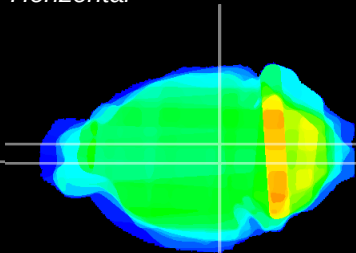

Coronal

Sagittal-R

Sagittal-L

ViBrism: CX26713
Horizontal

VTA