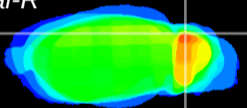

Coronal

Sagittal-R

Sagittal-L

ViBrism: CX26714
Horizontal

Cb lobe