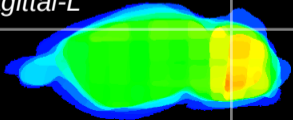

Coronal

Sagittal-R

Sagittal-L

ViBrism: CX26714
Horizontal

Cb lobe