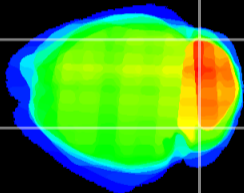

Coronal

Sagittal-R

Sagittal-L

ViBrism: CX26714
Horizontal

Cb lobe