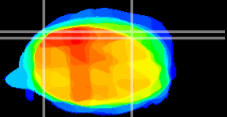

Coronal

Sagittal-R

Sagittal-L

ViBrism: CX26714
Horizontal

Cb lobe