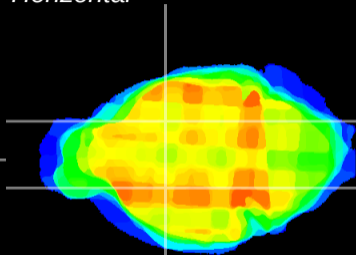

Coronal

Sagittal-R

Sagittal-L

ViBrism: CX26726
Horizontal

GP