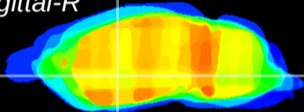

Coronal

Sagittal-R

Sagittal-L

ViBrism: CX26726
Horizontal

GP