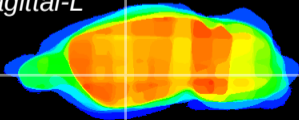

Coronal

Sagittal-R

Sagittal-L

ViBrism: CX26726
Horizontal

GP