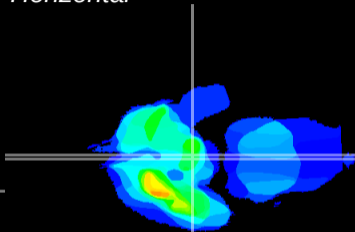

*Coronal*

*Sagittal-R*

*Sagittal-L*

ViBrism: CX26726  
*Horizontal*

ME