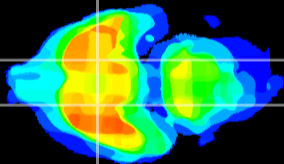

Coronal

Sagittal-R

Sagittal-L

ViBrism: CX26726
Horizontal

S0