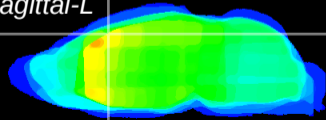

Coronal

Sagittal-R

Sagittal-L

ViBris: CX26731
Horizontal

Cx motor