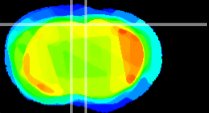

Coronal

Sagittal-R

Sagittal-L

ViBris: CX26731
Horizontal

Cx motor