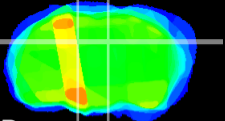

Coronal

Sagittal-R

Sagittal-L

ViBrism: CX26732
Horizontal

DG