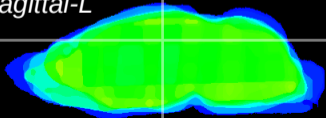

Coronal

Sagittal-R

Sagittal-L

ViBrism: CX26732
Horizontal

DG