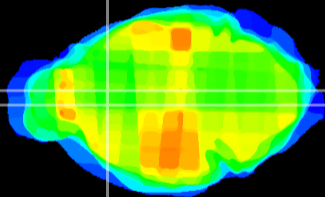

*Coronal*

*Sagittal-R*

*Sagittal-L*

ViBrism: CX26746  
*Horizontal*

LS