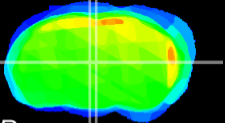

Coronal

Sagittal-R

Sagittal-L

ViBrism: CX26762
Horizontal

MD