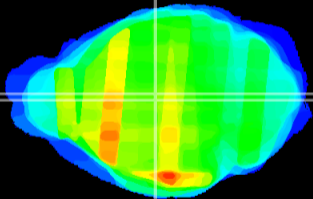

Coronal

Sagittal-R

Sagittal-L

ViBrism: CX26762
Horizontal

MD