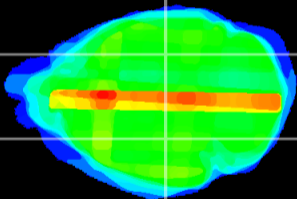

Coronal

Sagittal-R

Sagittal-L

ViBrism: CX26768
Horizontal

LG