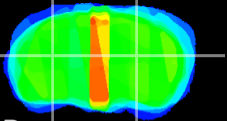

Coronal

Sagittal-R

Sagittal-L

ViBrism: CX26768
Horizontal

LG