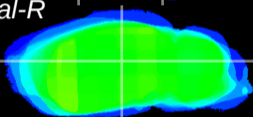

Coronal

Sagittal-R

Sagittal-L

ViBrism: CX26768
Horizontal

LG