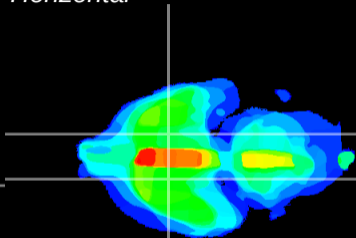

Coronal

Sagittal-R

Sagittal-L

ViBrism: CX26768
Horizontal

S0