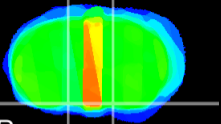

Coronal

Sagittal-R

Sagittal-L

ViBrism: CX26768
Horizontal

S0