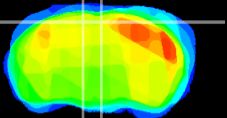

Coronal

Sagittal-R

Sagittal-L

ViBrism: CX26772
Horizontal

RS