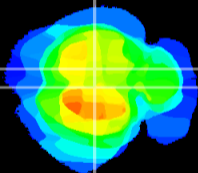

Coronal

Sagittal-R

Sagittal-L

ViBrism: CX26772
Horizontal

RS