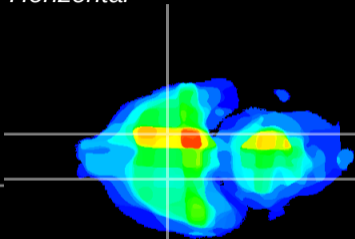

Coronal

Sagittal-R

Sagittal-L

ViBrism: CX26782
Horizontal

S0