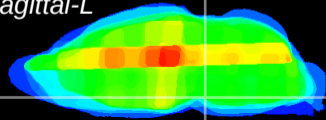

Coronal

Sagittal-R

Sagittal-L

ViBrism: CX26785
Horizontal

Pn