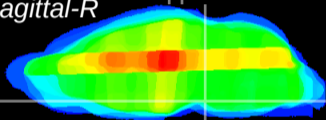

Coronal

Sagittal-R

Sagittal-L

ViBrism: CX26785
Horizontal

Pn