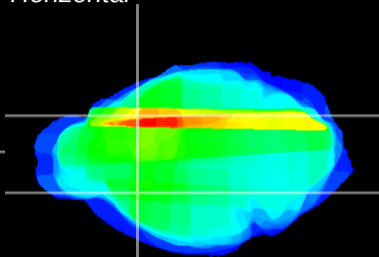

Coronal

Sagittal-R

Sagittal-L

ViBriSM: CX26795
Horizontal

CPU lateral