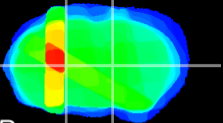

Coronal

Sagittal-R

Sagittal-L

ViBrism: CX26795
Horizontal

VA/VL