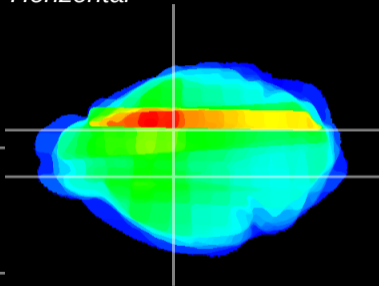

Coronal

Sagittal-R

Sagittal-L

ViBrism: CX26795
Horizontal

VA/VL