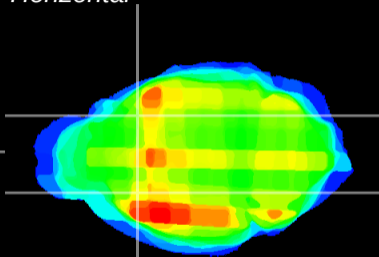

*Coronal*

*Sagittal-R*

*Sagittal-L*

ViBrism: CX26812  
*Horizontal*

CPU lateral