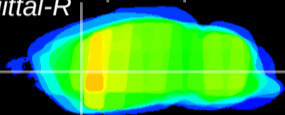

*Coronal*

*Sagittal-R*

*Sagittal-L*

ViBrism: CX26812  
*Horizontal*

CPU lateral