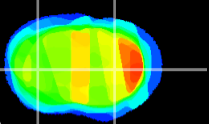

*Coronal*

*Sagittal-R*

*Sagittal-L*

ViBrism: CX26812  
*Horizontal*

CPU lateral