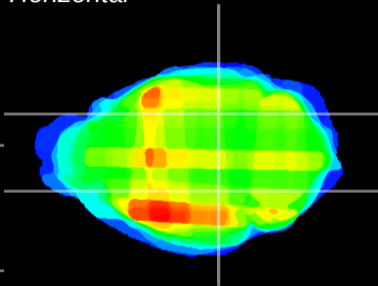

Coronal

Sagittal-R

Sagittal-L

ViBrism: CX26812
Horizontal

MG