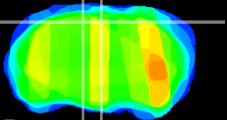

Coronal

Sagittal-R

Sagittal-L

ViBrism: CX26812
Horizontal

RS