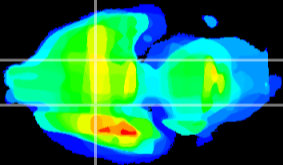

Coronal

Sagittal-R

Sagittal-L

ViBrism: CX26829
Horizontal

S0