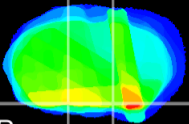

Coronal

Sagittal-R

Sagittal-L

ViBrism: CX26829
Horizontal

S0