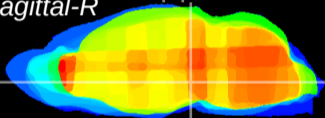

Coronal

Sagittal-R

Sagittal-L

ViBrism: CX26831
Horizontal

VTA