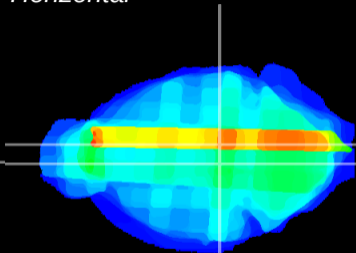

Coronal

Sagittal-R

Sagittal-L

ViBrism: CX26831
Horizontal

VTA