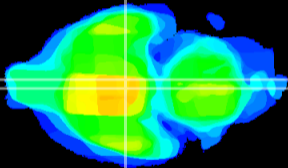

Coronal

Sagittal-R

Sagittal-L

ViBrism: CX26840
Horizontal

VMH