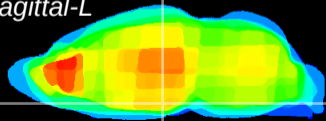

Coronal

Sagittal-R

Sagittal-L

ViBrism: CX26840
Horizontal

VMH