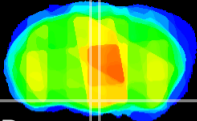

Coronal

Sagittal-R

Sagittal-L

ViBrism: CX26840
Horizontal

VMH