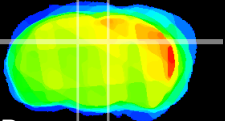

Coronal

Sagittal-R

Sagittal-L

ViBrism: CX26845
Horizontal

DG