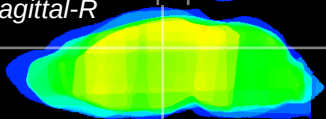

Coronal

Sagittal-R

Sagittal-L

ViBrism: CX26845
Horizontal

DG