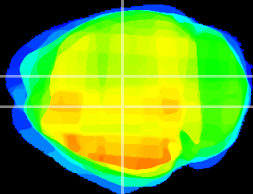

Coronal

Sagittal-R

Sagittal-L

ViBrism: CX26845
Horizontal

DG