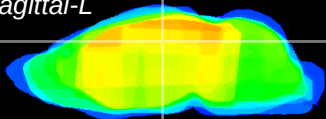

Coronal

Sagittal-R

Sagittal-L

ViBrism: CX26845
Horizontal

DG