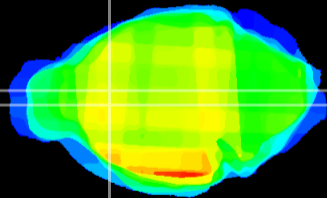

Coronal

Sagittal-R

Sagittal-L

ViBrism: CX26845
Horizontal

LS