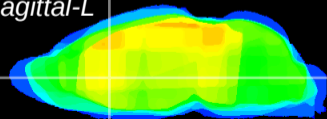

Coronal

Sagittal-R

Sagittal-L

ViBrism: CX26845
Horizontal

LS