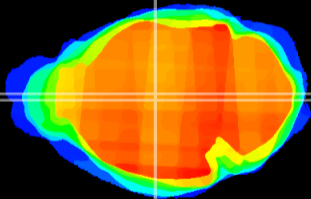

Coronal

Sagittal-R

Sagittal-L

ViBrism: CX26871
Horizontal

MD