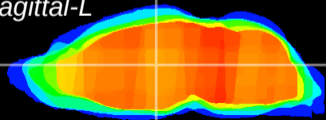

Coronal

Sagittal-R

Sagittal-L

ViBrism: CX26871
Horizontal

MD