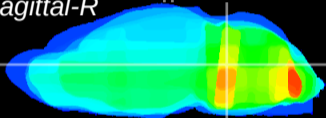

Coronal

Sagittal-R

Sagittal-L

ViBrism: CX26872
Horizontal

Tg