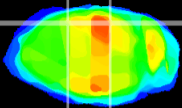

Coronal

Sagittal-R

Sagittal-L

ViBrism: CX26877
Horizontal

IC