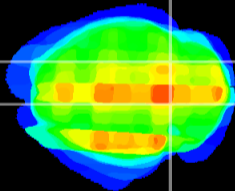

Coronal

Sagittal-R

Sagittal-L

ViBrism: CX26877
Horizontal

IC