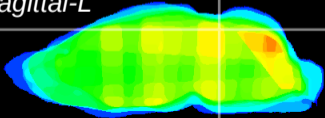

Coronal

Sagittal-R

Sagittal-L

ViBrism: CX26877
Horizontal

IC