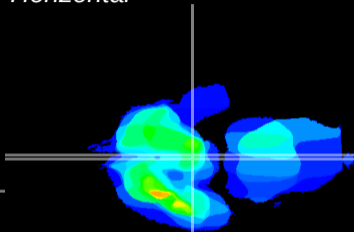

Coronal

Sagittal-R

Sagittal-L

ViBrism: CX26878
Horizontal

ME