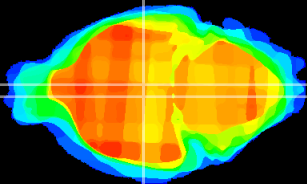

Coronal

Sagittal-R

Sagittal-L

ViBrism: CX26889
Horizontal

DM