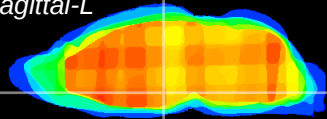

Coronal

Sagittal-R

Sagittal-L

ViBrism: CX26889
Horizontal

DM