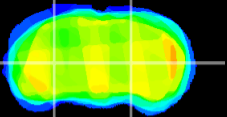

Coronal

Sagittal-R

Sagittal-L

ViBrism: CX26898
Horizontal

MG