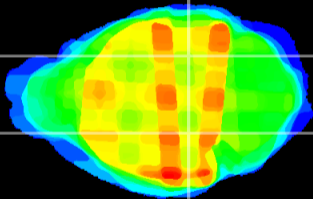

Coronal

Sagittal-R

Sagittal-L

ViBrism: CX26898
Horizontal

MG