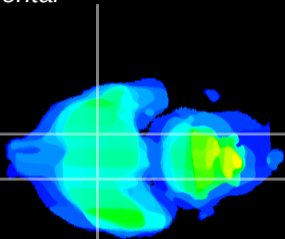

Coronal

Sagittal-R

Sagittal-L

ViBrisM: CX26900
Horizontal

S0