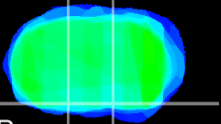

Coronal

Sagittal-R

Sagittal-L

ViBrisM: CX26900
Horizontal

S0