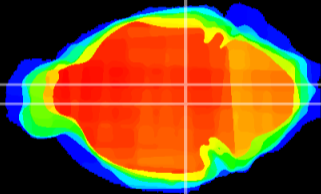

Coronal

Sagittal-R

Sagittal-L

ViBrism: CX26901
Horizontal

VTA