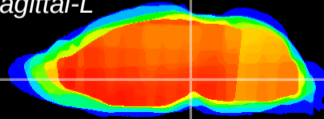

Coronal

Sagittal-R

Sagittal-L

ViBrism: CX26901
Horizontal

VTA