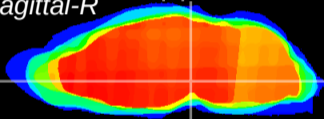

Coronal

Sagittal-R

Sagittal-L

ViBrism: CX26901
Horizontal

VTA