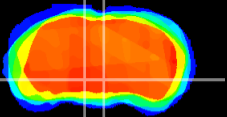

Coronal

Sagittal-R

Sagittal-L

ViBrism: CX26901
Horizontal

VTA