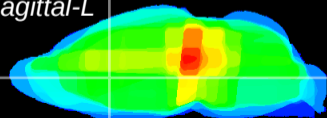

Coronal

Sagittal-R

Sagittal-L

ViBrism: CX26903
Horizontal

LS