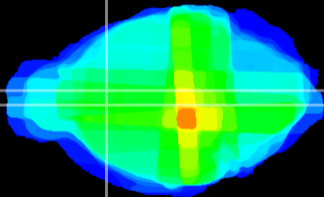

Coronal

Sagittal-R

Sagittal-L

ViBrism: CX26903
Horizontal

LS