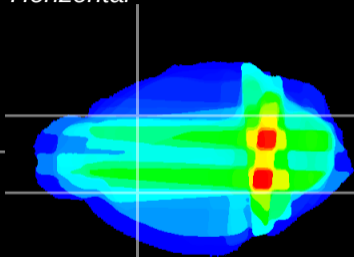

Coronal

Sagittal-R

Sagittal-L

ViBrism: CX26928
Horizontal

CPU lateral