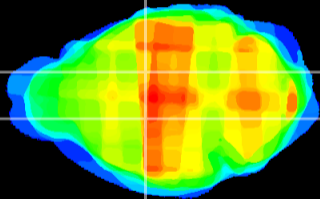

Coronal

Sagittal-R

Sagittal-L

ViBrism: CX26929
Horizontal

VA/VL