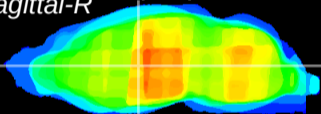

Coronal

Sagittal-R

Sagittal-L

ViBrism: CX26929
Horizontal

VA/VL