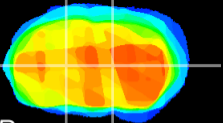

Coronal

Sagittal-R

Sagittal-L

ViBrism: CX26929
Horizontal

VA/VL