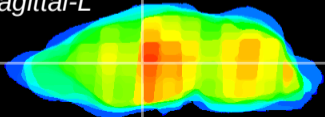

Coronal

Sagittal-R

Sagittal-L

ViBrism: CX26929
Horizontal

VA/VL