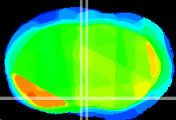

Coronal

Sagittal-R

Sagittal-L

ViBriSM: CX26933
Horizontal

MPA