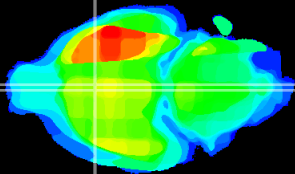

Coronal

Sagittal-R

Sagittal-L

ViBriSM: CX26933
Horizontal

MPA