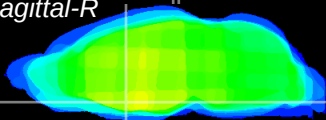

Coronal

Sagittal-R

Sagittal-L

ViBriSM: CX26933
Horizontal

MPA