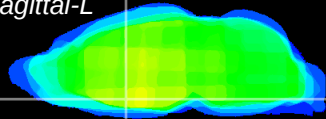

Coronal

Sagittal-R

Sagittal-L

ViBriSM: CX26933
Horizontal

MPA